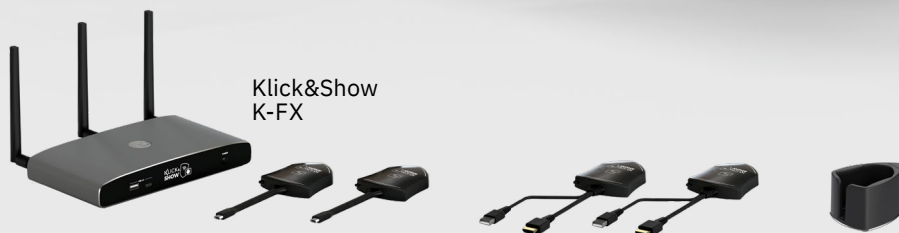

BYOD & BYOM wireless solution - Bundle 3

Meet^{75M}

The Corporate wireless, adjustable, mobile, electric lift solution.

- > **Kindermann Touchdisplay (75")**
- > **DisplayLift Mobile (electric)**
  - + Laptop frontshelf
  - + Rear cover for DisplayLift
- > **KVB 120 4K videosoundbar**
  - + KVB 120 VESA mount
- > **Klick&Show K-FX incl. 2x USB-C transmitter**
  - + Mount for Klick&Show
  - + 2x HDMI transmitter for Klick&Show
  - + Klick&Show tray for transmitters
- > 2x 3 multi power socket
- > 5m power cable
- > 3x WLAN antenna cable