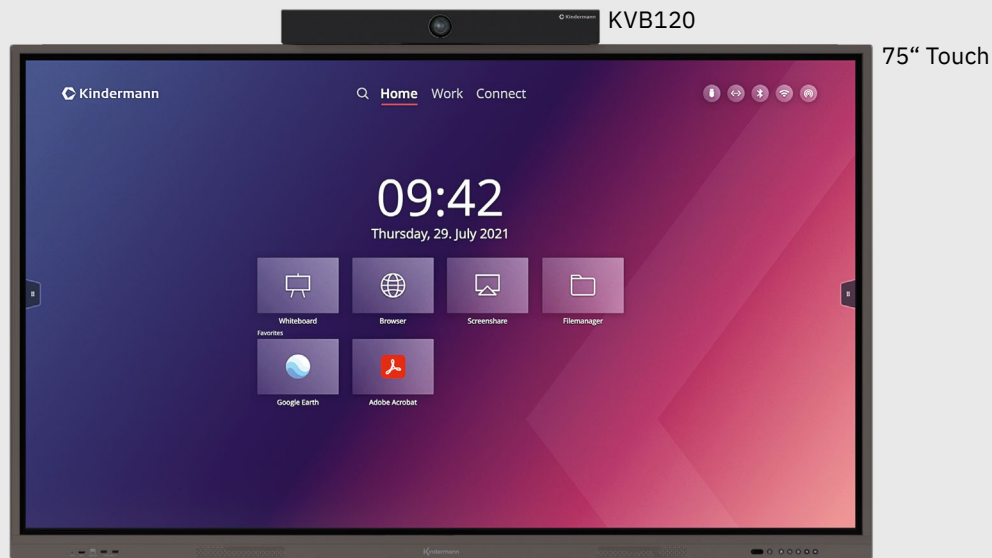

MEETING ROOMS

Applications:

- > Meet hybrid (BYOM)
- > Present, share and collaborate digitally with your own device (BYOD)
- > Work together interactively

Room specification:

medium

30 m²

18

BYOD & BYOM wireless solution - Bundle 3

Meet^{75M}

The Corporate wireless, adjustable, mobile, electric lift solution.

- > **Kindermann Touchdisplay (75")**
- > **DisplayLift Mobile (electric)**
 - + Laptop frontshelf
 - + Rear cover for DisplayLift
- > **KVB 120 4K videosoundbar**
 - + KVB 120 VESA mount
- > **Klick&Show K-FX incl. 2x USB-C transmitter**
 - + Mount for Klick&Show
 - + 2x HDMI transmitter for Klick&Show
 - + Klick&Show tray for transmitters
- > 2x 3 multi power socket
- > 5m power cable
- > 3x WLAN antenna cable