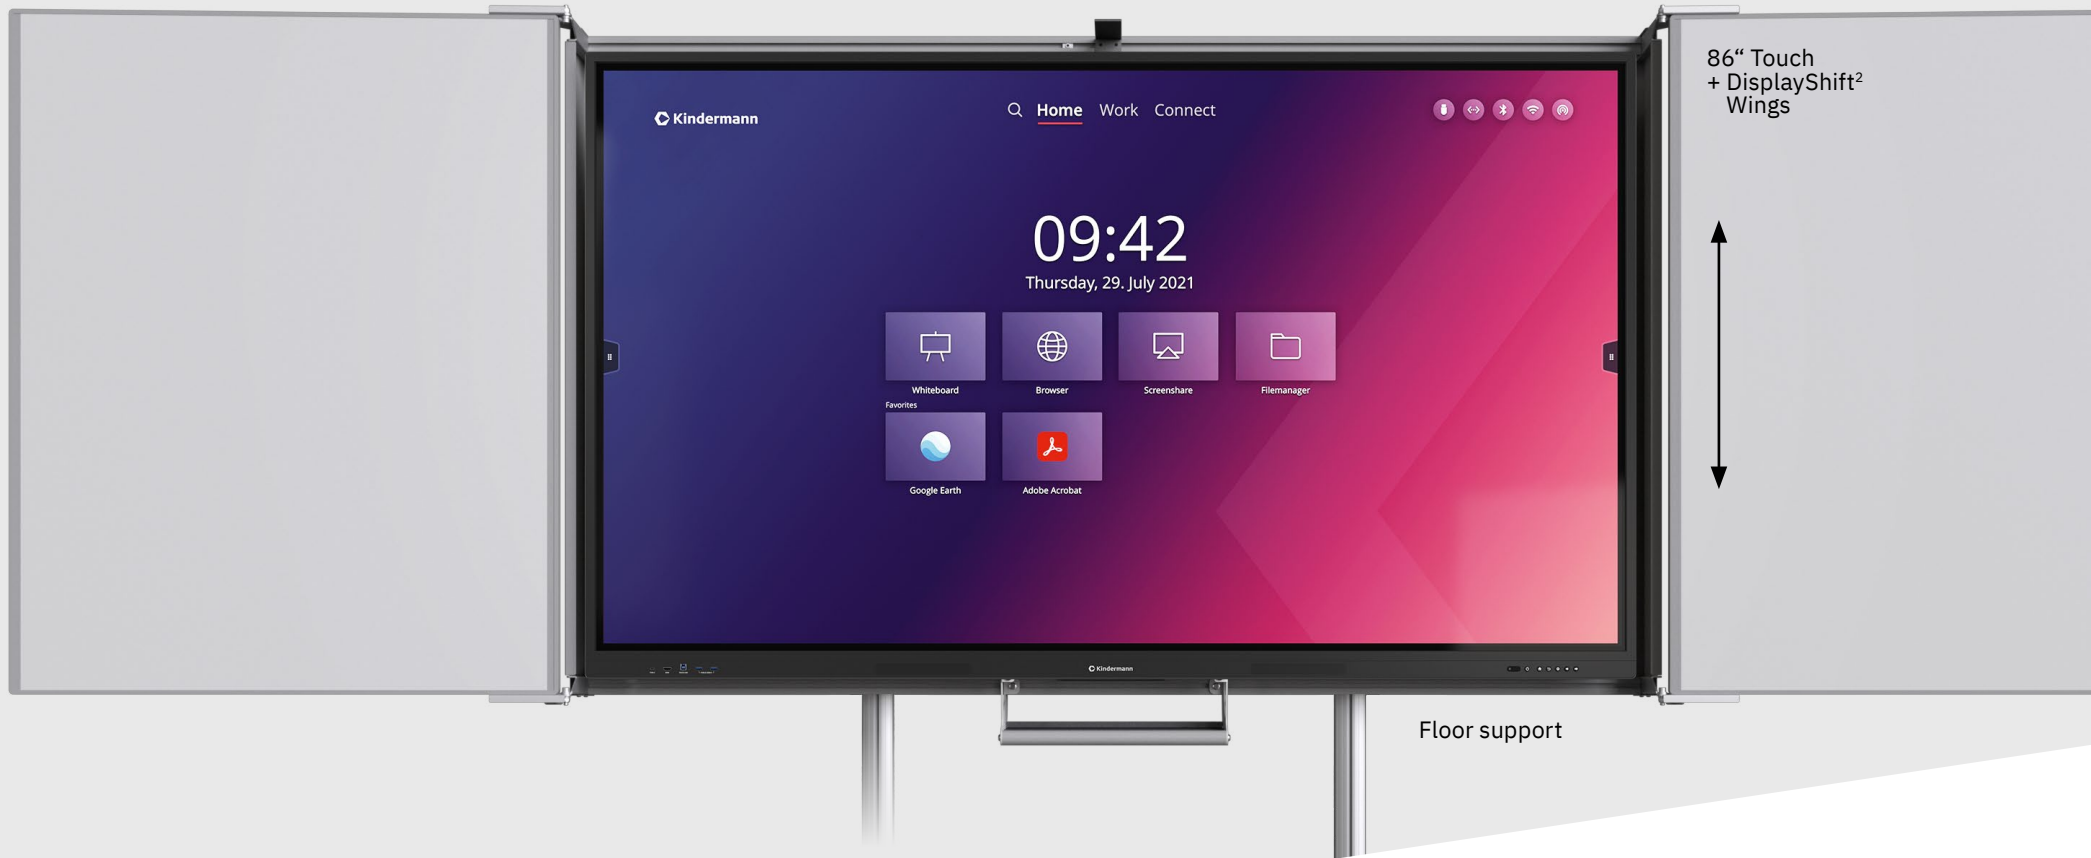

Wireless presentation & collaboration - Bundle 7

ProPresent⁸⁶DSW

The Pro Presentation height adjustable, Pro-Grade, wall mount, complete solution.