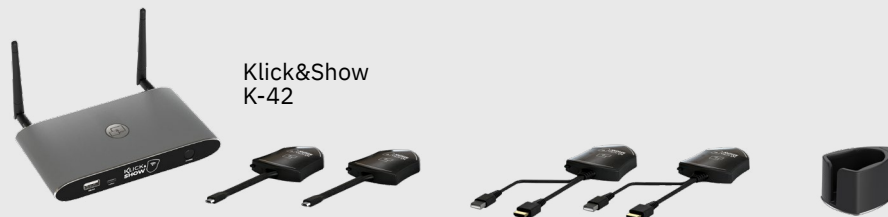

ProPresent^{86DS}

The Pro Presentation height adjustable, wall mount, complete solution.

Klick&Show
K-42

- > Kindermann Touchdisplay (86")
- > DisplayShift² Classic 51-74
  + Shelf/handle for DisplayShift²
- > Klick&Show K-42 Kit incl. 2x USB-C transmitter
  + 2x HDMI transmitter for Klick&Show
  + Klick&Show tray for transmitters