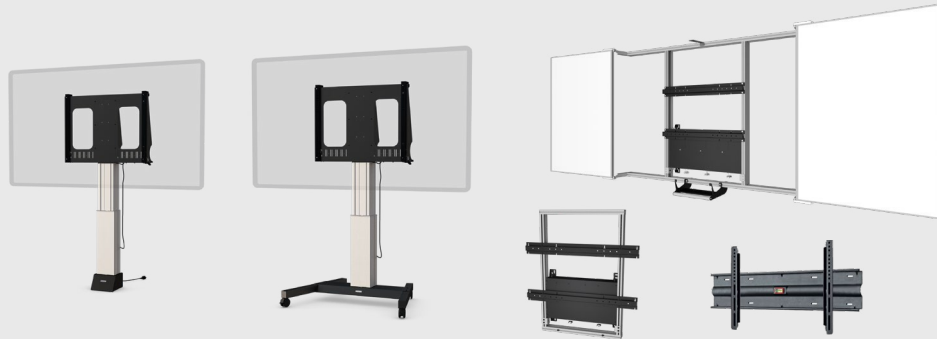

Kindermann Touchdisplays

Our touchdisplays are designed to be user-friendly and intuitive, requiring no training or cables. We have eliminated any unnecessary gadgets, ifs and buts.

Kindermann display mounts

Secure and sustainable solutions for a fast, smooth and seamless height adjustment of interactive displays with a size of up to 86".

- > **DisplayLift:** Electrical height adjustable display mount for floor/wall installation or as mobile cart.
- > **DisplayShift²:** Manually height-adjustable wall mount for touchdisplays.
- > **WM4564:** Fixed and universal wall mount.