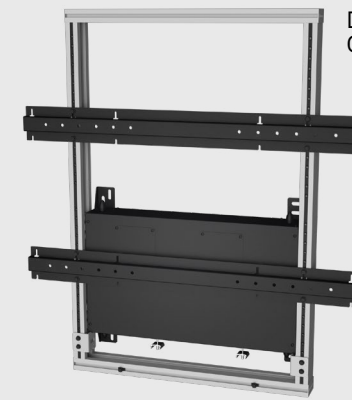

Room Specification:

large

50 m²

30

86" Touch

+

DisplayShift²
Classic

Wireless presentation & collaboration - Bundle 6