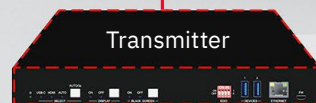

BYOD & BYOM wired solution - Bundle 2

Huddle⁶⁵CCE

The Corporate „One-Cable“, fix wall mount, completely connected solution.

65" Touch
+ Wall mount

Fully connected with just one cable:

- > 1 CAT Cable
- > Up to 100m extension
- > Stable, uncompressed data transmission