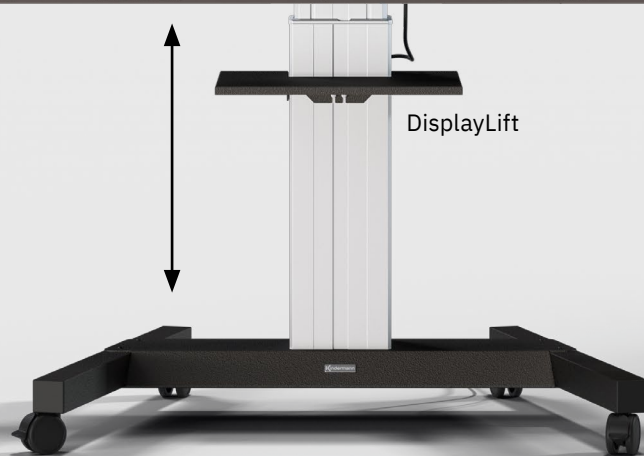

MEETING ROOMS

Applications:

- > Meet hybrid (BYOM)
- > Present, share and collaborate digitally with your own device (BYOD)
- > Work together interactively

Room specification:

medium

30 m²

18

BYOD & BYOM wireless solution - Bundle 3

Meet^{75M}

The Corporate wireless, adjustable, mobile, electric lift solution.

- > **Kindermann Touchdisplay (75")**
- > **DisplayLift Mobile (electric)**
 - + Laptop frontshelf
 - + Rear cover for DisplayLift
- > **KVB 120 4K videosoundbar**
 - + KVB 120 VESA mount
- > **Klick&Show K-FX incl. 2x USB-C transmitter**
 - + Mount for Klick&Show
 - + 2x HDMI transmitter for Klick&Show
 - + Klick&Show tray for transmitters
- > 2x 3 multi power socket
- > 5m power cable
- > 3x WLAN antenna cable