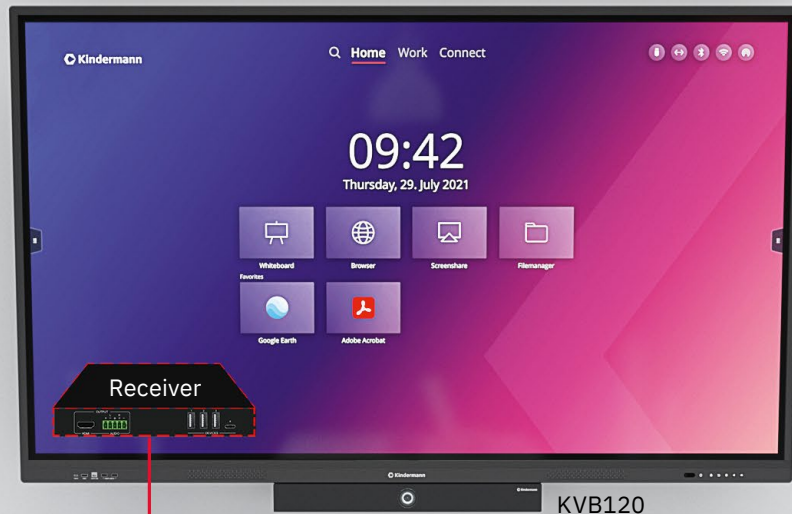

BYOD & BYOM wired solution - Bundle 2

Huddle⁶⁵CCE

The Corporate „One-Cable“, fix wall mount, completely connected solution.

65" Touch
+ Wall mount

Fully connected with just one cable:

- > 1 CAT Cable
- > Up to 100m extension
- > Stable, uncompressed data transmission