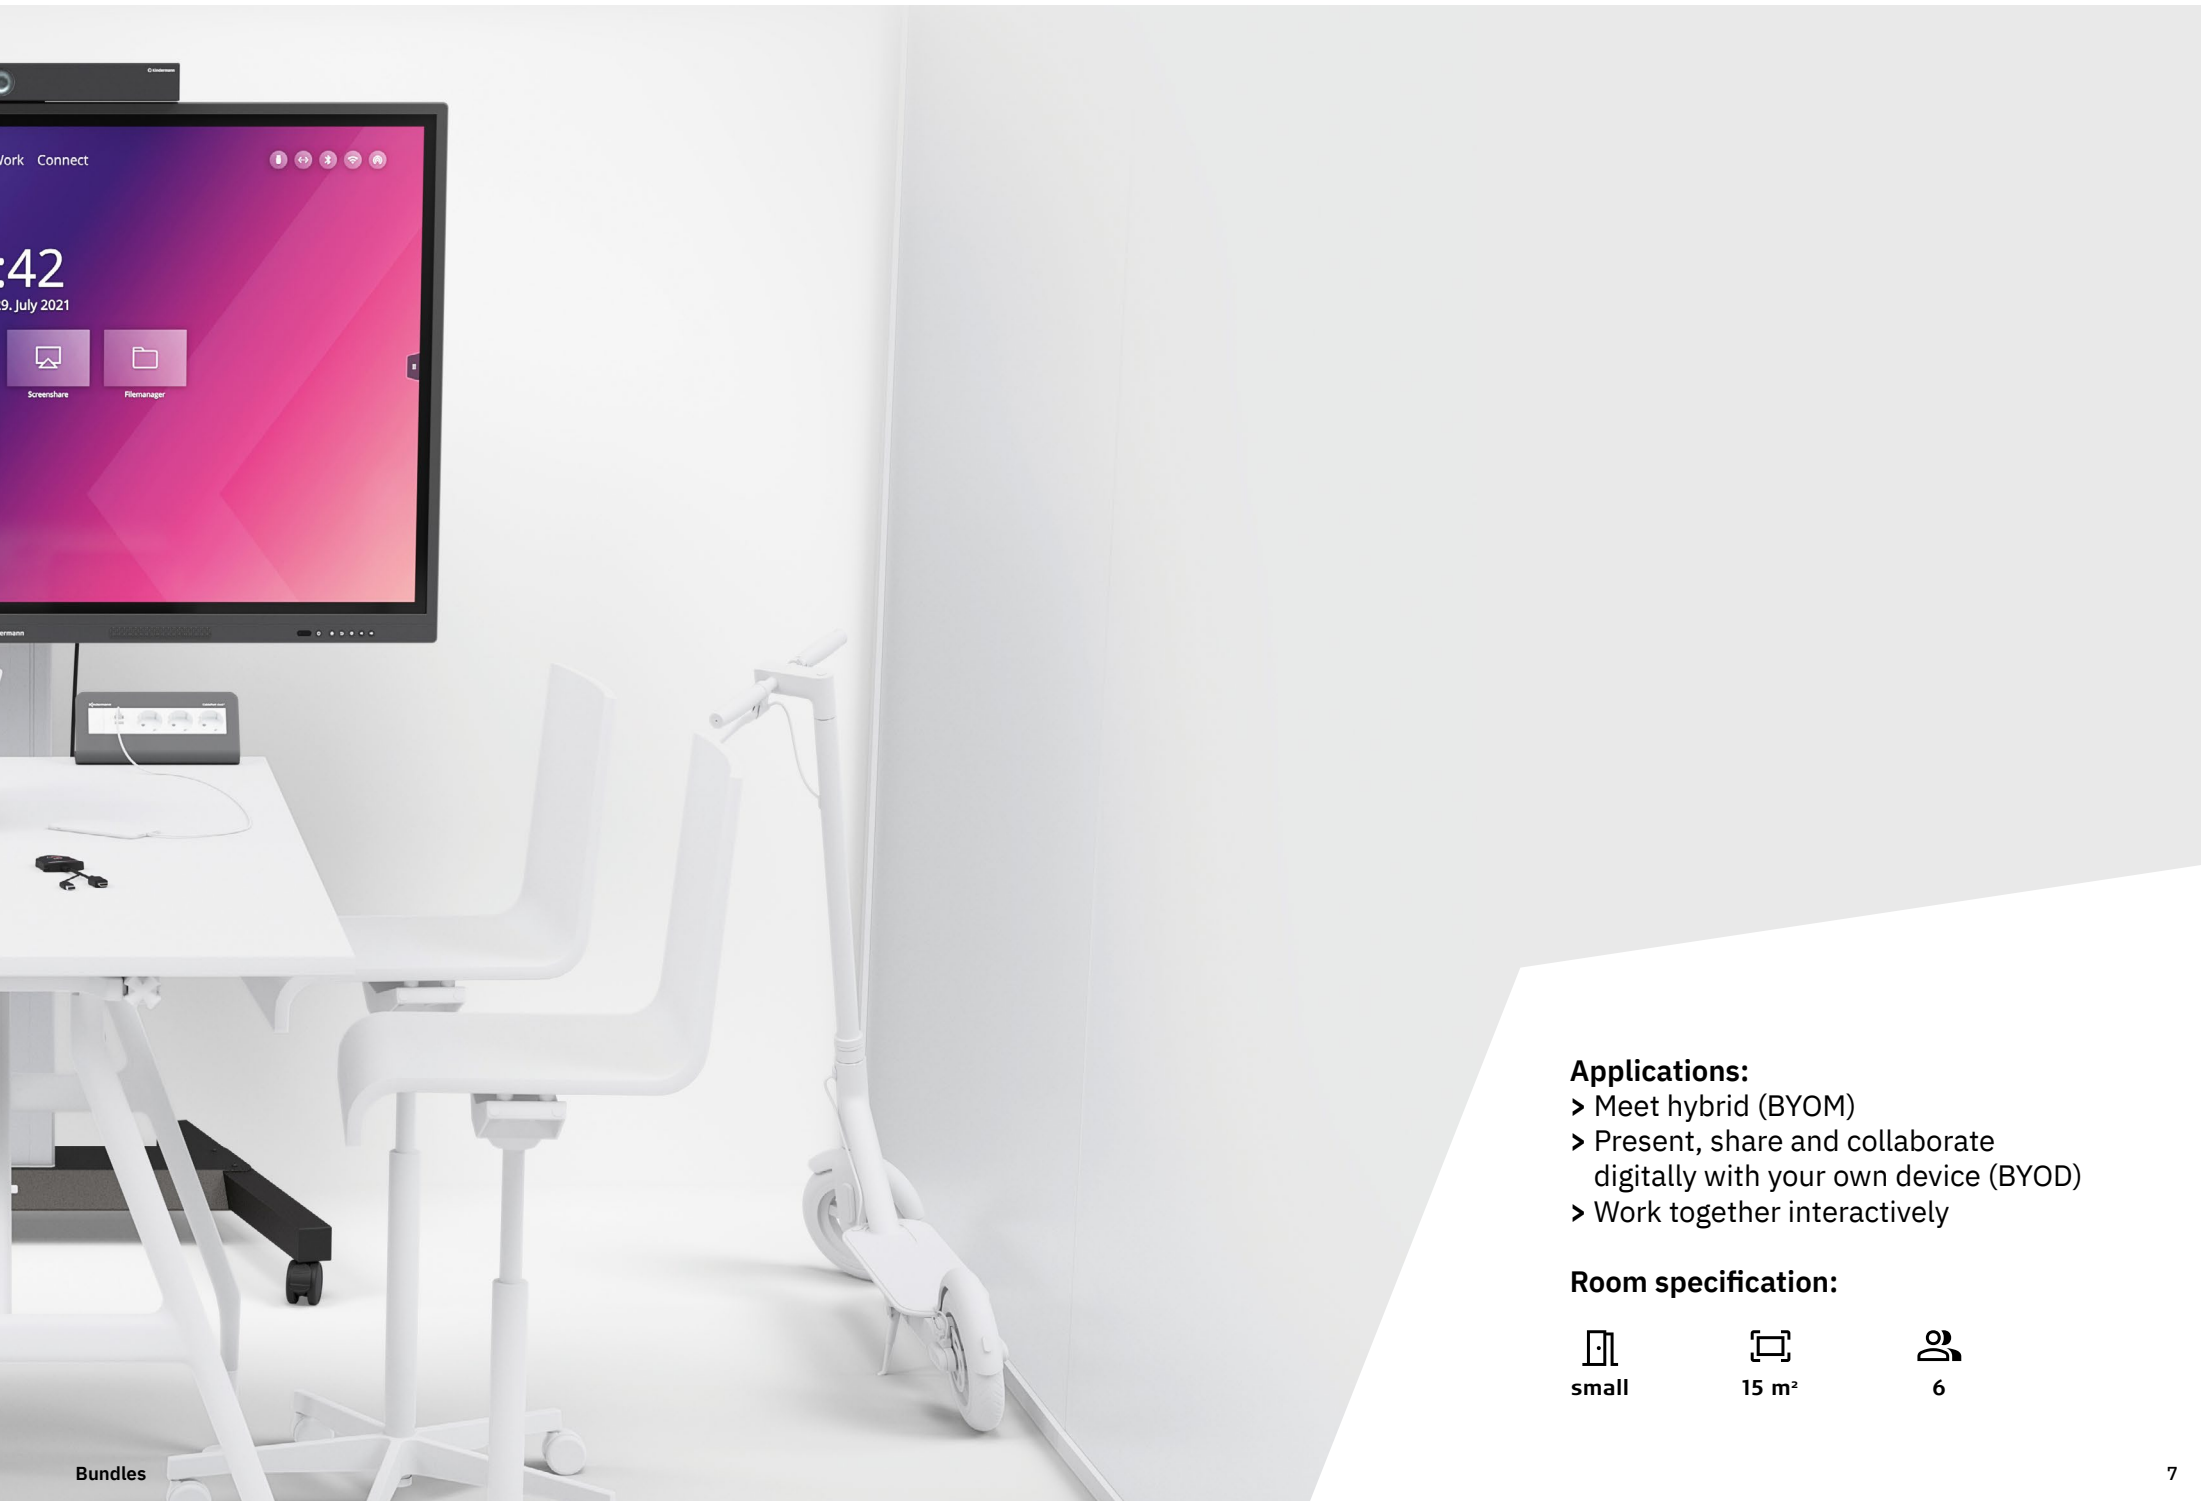

- > **DisplayLift:** Electrical height adjustable display mount for floor/wall installation or as mobile cart.
- > **DisplayShift²:** Manually height-adjustable wall mount for touchdisplays.
- > **WM4564:** Fixed and universal wall mount.

The Kindermann **KVB 120** all-in-one 4K video soundbar enables small and medium-sized meeting rooms and huddle spaces to become online meeting-ready quickly.

HUDDLE SPACES SMALL MEETING ROOMS

Applications: