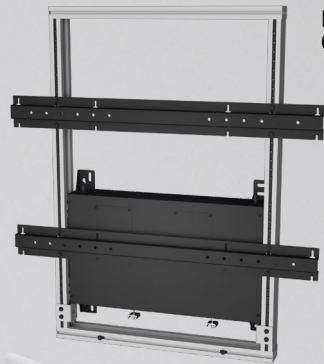

DisplayShift²
Classic